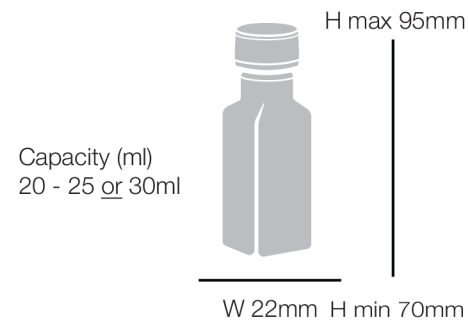

PACKAGINGS: individuals formats

CUSTOM-MADE SOLUTIONS

Round Cups

Squared Cups

Mini Bottles

Large sachets

Sachets

Doses

L : Lenght (mm)
W : Width (mm)
H : Height (mm)