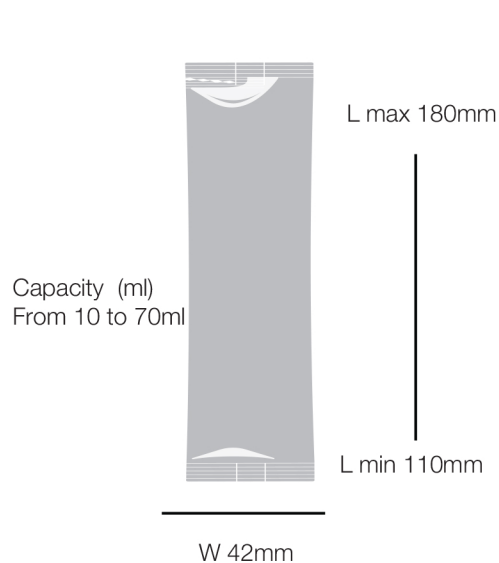

PACKAGINGS: individuals formats

CUSTOM-MADE SOLUTIONS

Round Cups

Squared Cups

Mini Bottles

Large sachets

Sachets

Doses

L : Lenght (mm)
W : Width (mm)
H : Height (mm)