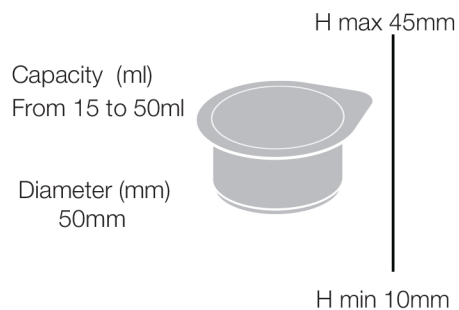

PACKAGINGS: individuals formats

CUSTOM-MADE SOLUTIONS

Round Cups

Squared Cups

Mini Bottles

Large sachets

Sachets

Doses

L : Lenght (mm)
W : Width (mm)
H : Height (mm)