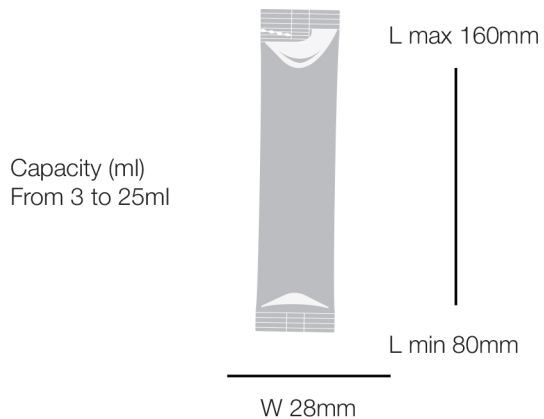

PACKAGINGS: individuals formats

CUSTOM-MADE SOLUTIONS

Round Cups

Squared Cups

Mini Bottles

Large sachets

Sachets

Doses

L : Lenght (mm)
W : Width (mm)
H : Height (mm)