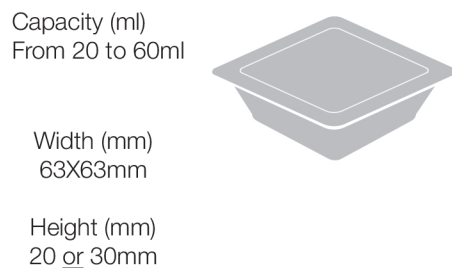

PACKAGINGS: individuals formats

CUSTOM-MADE SOLUTIONS

Round Cups

Squared Cups

Mini Bottles

Large sachets

Sachets

Doses

L : Lenght (mm)
W : Width (mm)
H : Height (mm)