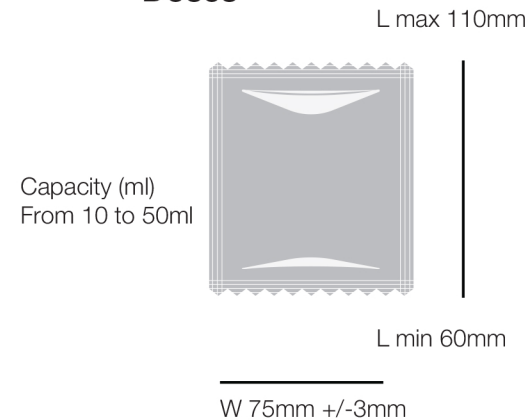

PACKAGINGS: individuals formats

CUSTOM-MADE SOLUTIONS

Round Cups

Squared Cups

Mini Bottles

Large sachets

Sachets

Doses

L : Lenght (mm)
W : Width (mm)
H : Height (mm)